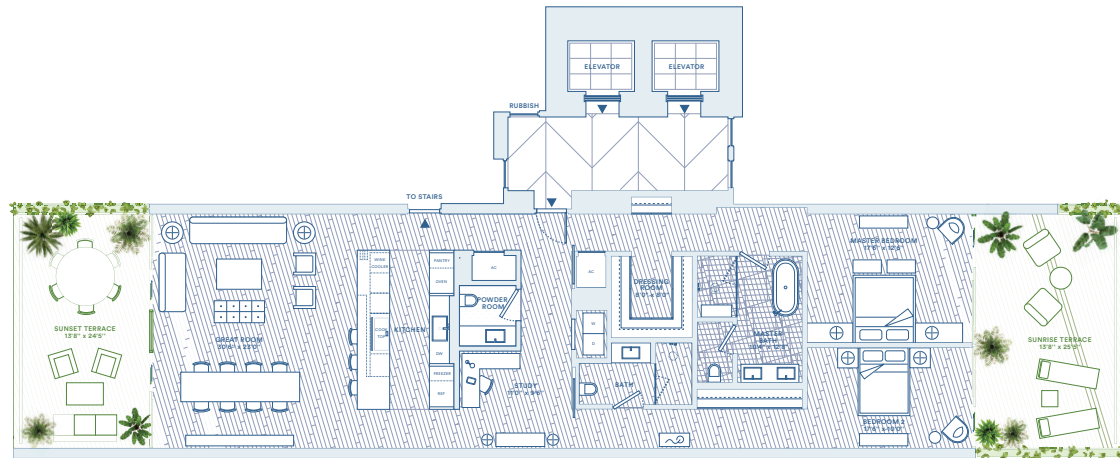

**MONAD
TERRACE**
SOUTH BEACH BAY
BY ATELIERS JEAN NOUVEL

11-12C

2 BEDROOMS / 2.5 BATHS

BISCAYNE BAY

MIAMI BEACH